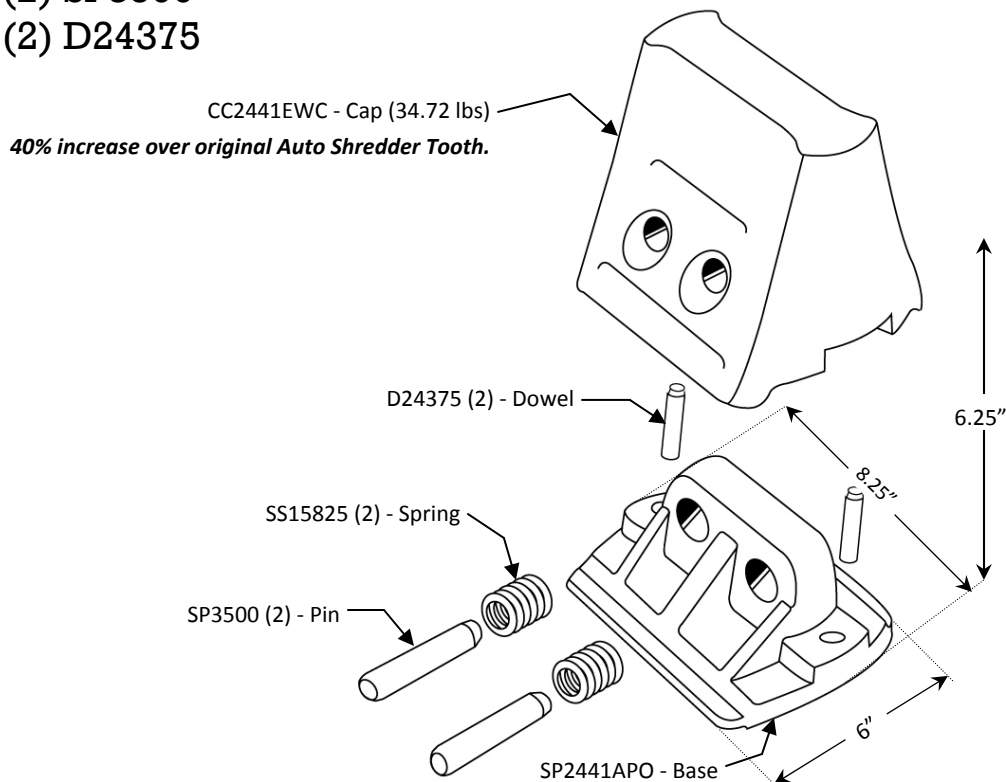

PRODUCT BULLETIN NO. CC2441EWC

CC2441EWC (Assembly Group) - Consisting of:

- (1) CC2441EWC
- (1) SP2441APO
- (2) SS15825
- (2) SP3500
- (2) D24375

CC2441EP (Cap Group) - Consisting of:

- (1) CC2441EWC
- (2) SS15825
- (2) SP3500
- (2) D24375

CC2441EP - 50.37 lbs.

1204 Ullrey Avenue, Escalon, CA 95320 USA
(209) 838-2062 or (800) 448-8236, Fax (209) 838-1404
www.caroncompactor.com sales@caroncompactor.com