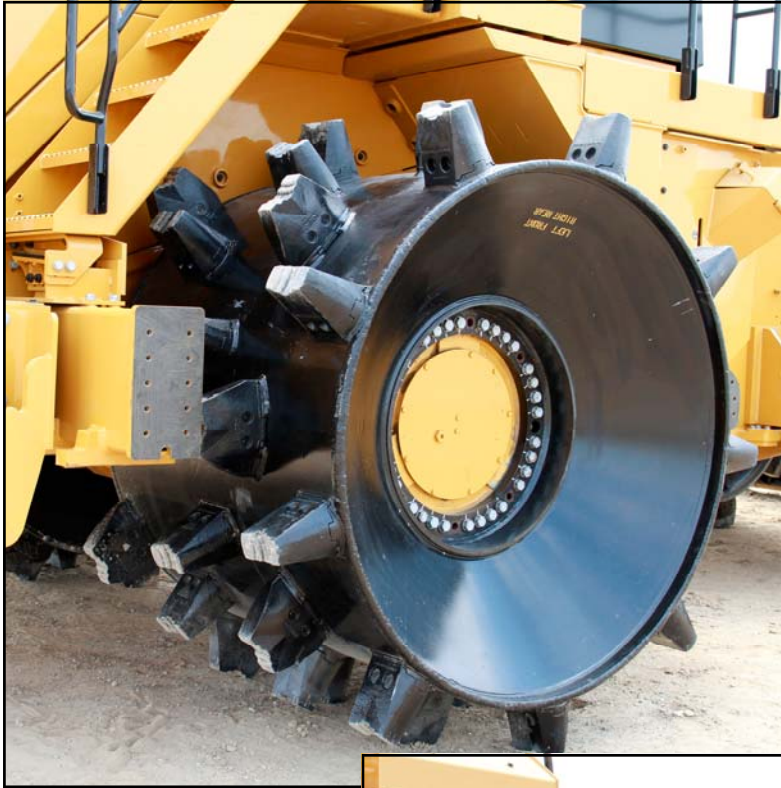

**836K With CARON 55" Standard Wheels, With 8.5" Double-Crown Pin-On® Teeth in a 5 Row/9 Teeth Per Row Intermittent Wire Safeguard Group® (WSG®) Pattern and Double Semi-U® (DSU®) Trashblade. Includes Inner Cone Wearbars and Outer Drum Edge Extreme Service Hardfacing. Extended Inner Drums with Wearbars Adaptable to Cat Front and Rear Axle Guards.**

**DELIVERED TO SACRAMENTO COUNTY, CA  
KIEFER ROAD LANDFILL  
AUGUST, 2017**

**CARON<sup>®</sup>**  
**COMPACTOR COMPANY**  
(800) 54-CARON  
[WWW.CARONCOMPACTOR.COM](http://WWW.CARONCOMPACTOR.COM)

**CARON**<sup>®</sup>  
**COMPACTOR COMPANY**  
(800) 54-CARON  
WWW.CARONCOMPACTOR.COM