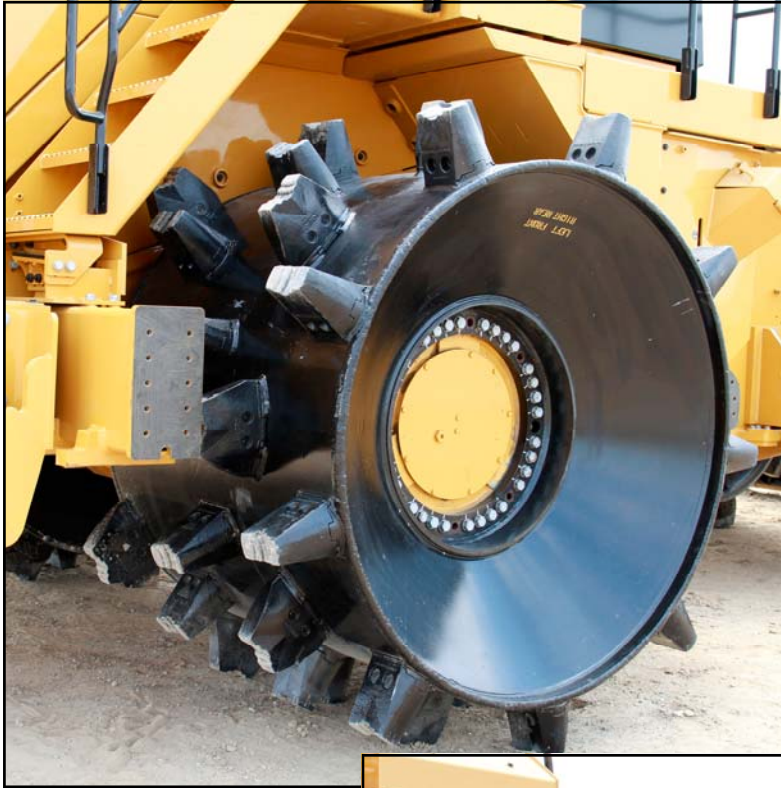

836K With CARON 55" Standard Wheels, With 8.5" Double-Crown Pin-On® Teeth in a 5 Row/9 Teeth Per Row Intermittent Wire Safeguard Group® (WSG®) Pattern and Double Semi-U® (DSU®) Trashblade. Includes Inner Cone Wearbars and Outer Drum Edge Extreme Service Hardfacing. Extended Inner Drums with Wearbars Adaptable to Cat Front and Rear Axle Guards.

**DELIVERED TO SACRAMENTO COUNTY, CA
KIEFER ROAD LANDFILL
AUGUST, 2017**

CARON[®]
COMPACTOR COMPANY
(800) 54-CARON
WWW.CARONCOMPACTOR.COM

CARON[®]
COMPACTOR COMPANY
(800) 54-CARON
WWW.CARONCOMPACTOR.COM