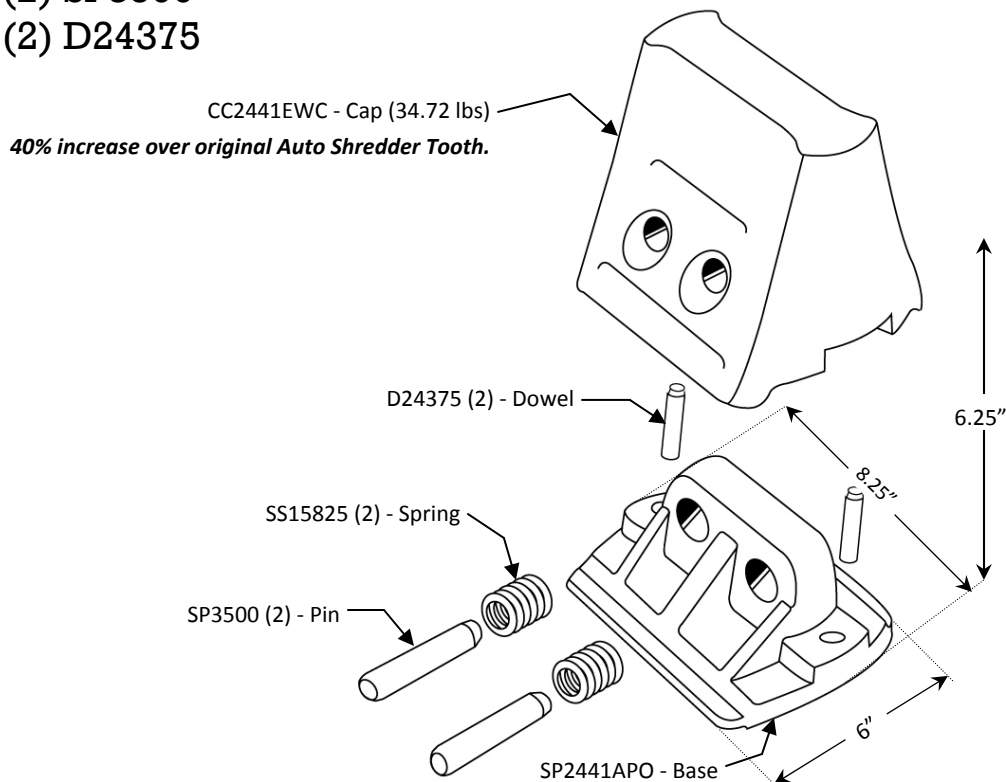

### PRODUCT BULLETIN NO. CC2441EWC

#### **CC2441EWC (Assembly Group) - Consisting of:**

- (1) CC2441EWC
- (1) SP2441APO
- (2) SS15825
- (2) SP3500
- (2) D24375

#### **CC2441EP (Cap Group) - Consisting of:**

- (1) CC2441EWC
- (2) SS15825
- (2) SP3500
- (2) D24375

**CC2441EP - 50.37 lbs.**

1204 Ullrey Avenue, Escalon, CA 95320 USA  
(209) 838-2062 or (800) 448-8236, Fax (209) 838-1404  
www.caroncompactor.com sales@caroncompactor.com